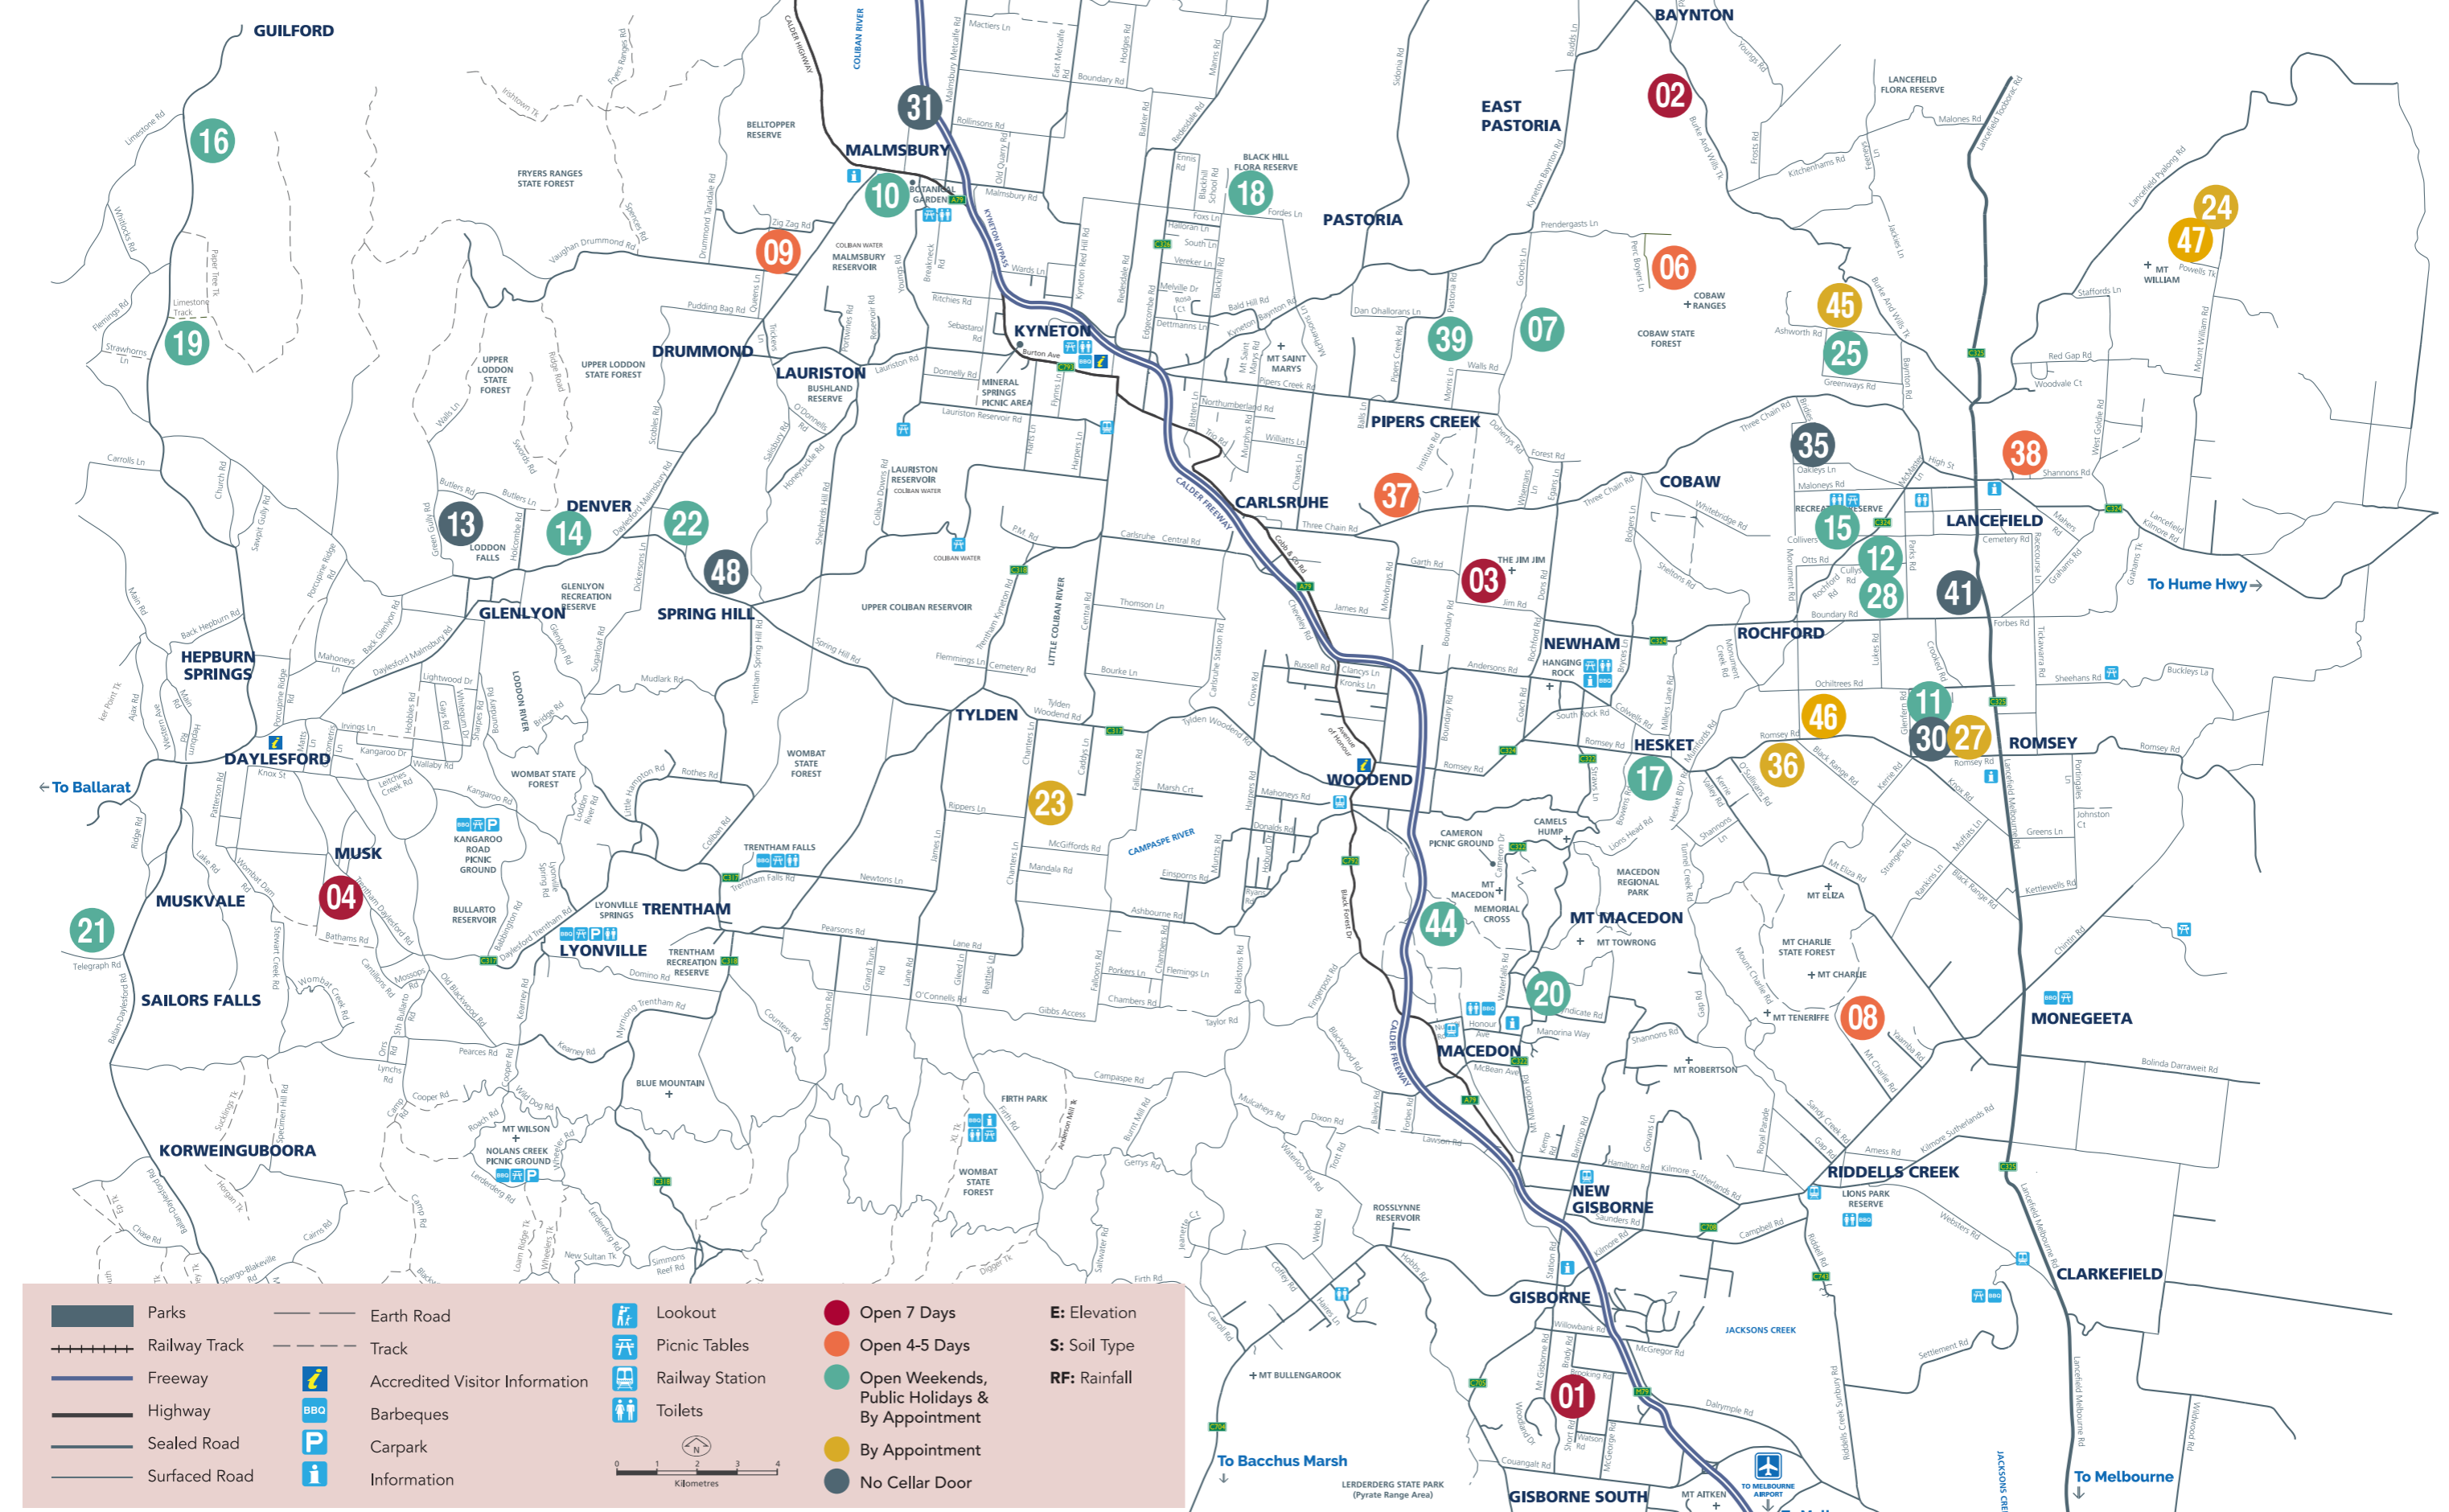

COME MEET OUR MANY CHARACTERS AND FRIENDLY FAMILIES, SHARE OUR OBSESSION AND PASSION AND Find yours...

These wineries are open as stated, but many are closed on Good Friday and/or Christmas day. We recommend calling ahead.

				E: Elevation
				S: Soil Type
				RF: Rainfall

0 1 2 3 4
Kilometres